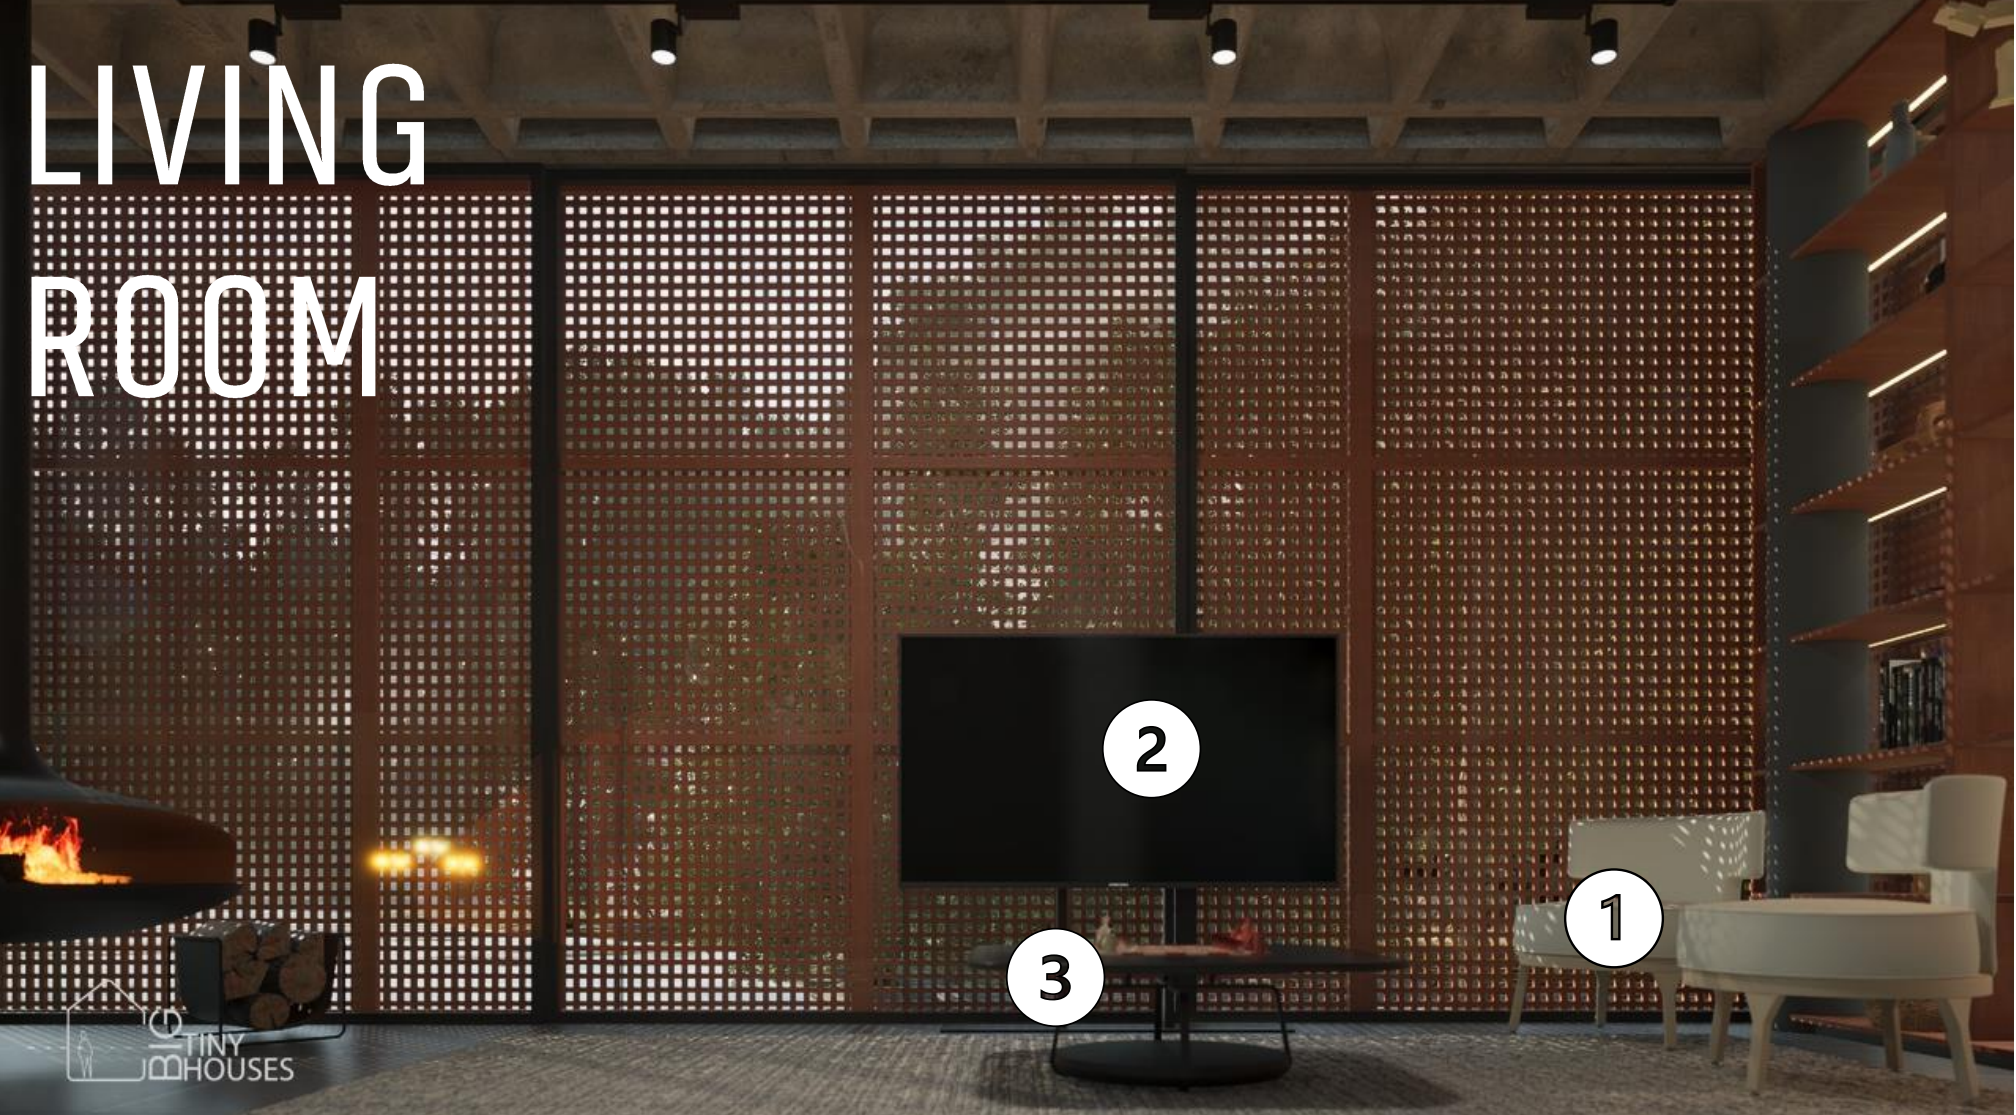

LIVING ROOM

1 -