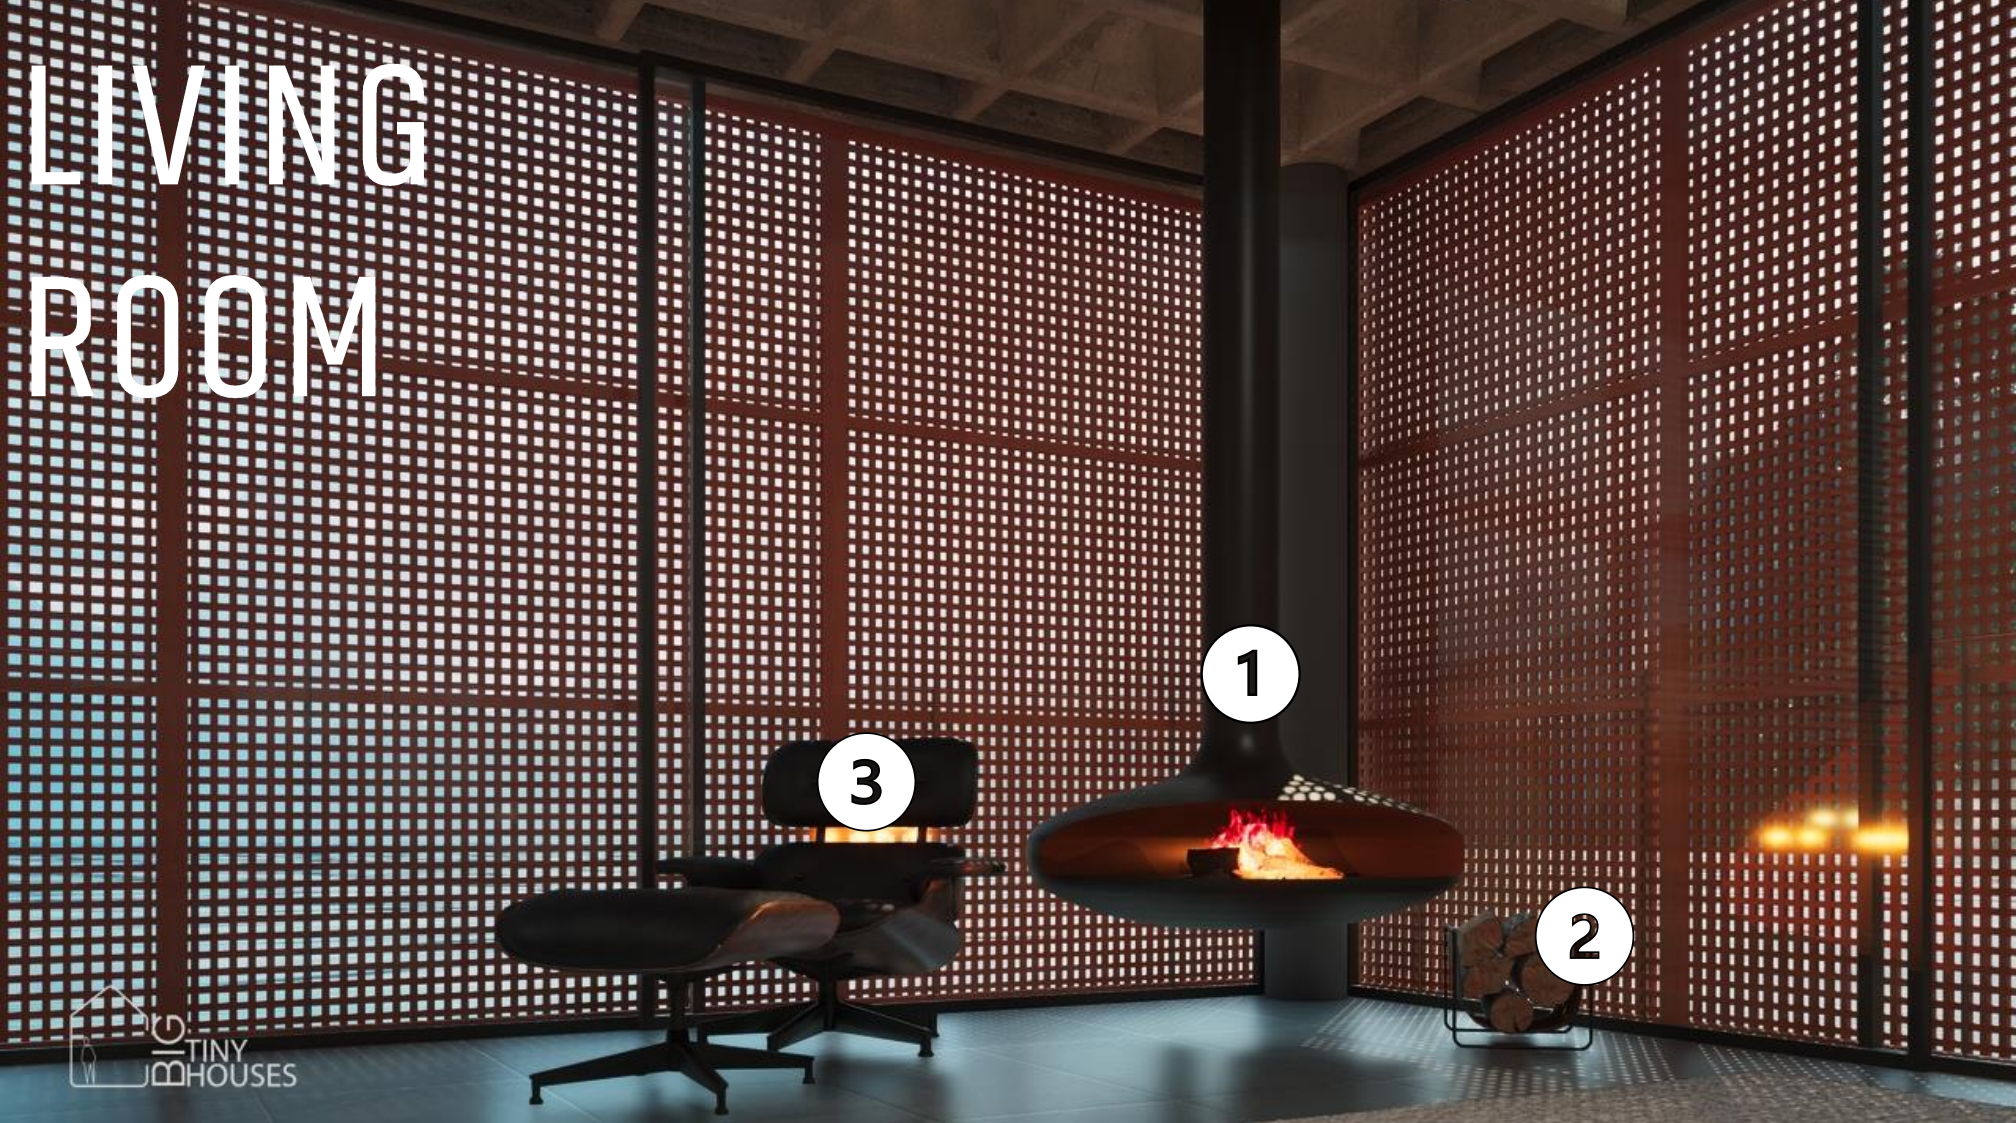

LIVING ROOM

1 -